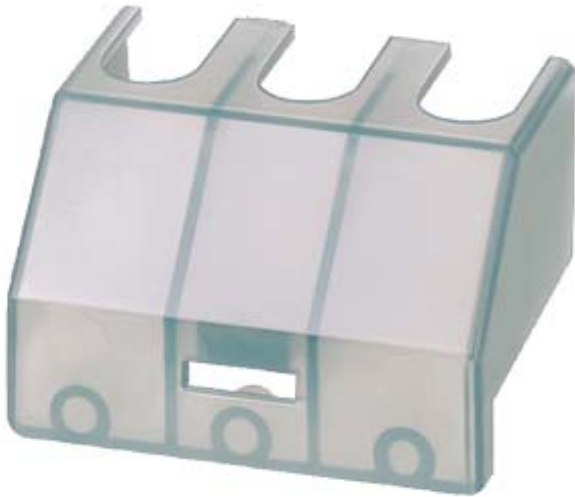

Terminal cover, 3-pole, for 25 A and 32 A, Accessory for main and emergency switching-off switch 3LD2

Model	
Product brand name	SETRON
Product designation	terminal cover

Certificates	
General Product Approval	Test Certificates